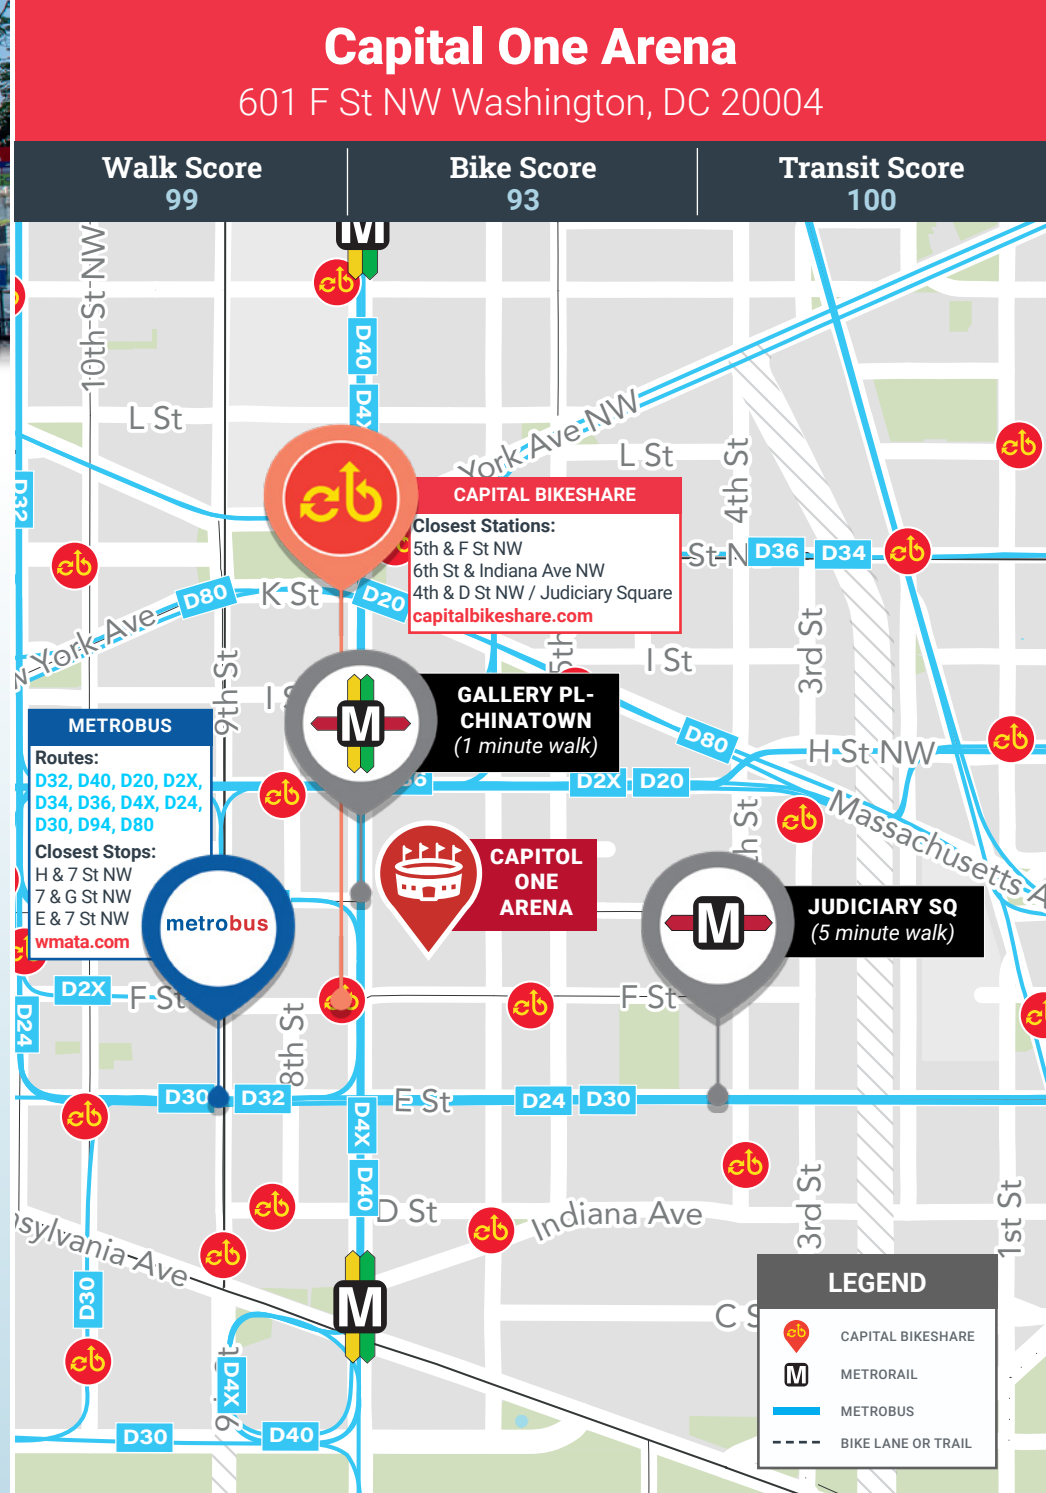

Get Around Guide

Ride the Rail  

Rides start at \$2.25. SmarTrip® cards, mobile SmarTrip® payments, and credit/debit cards are accepted.
goDCgo.com/rail

Catch a Bus  

Metrobus rides start at \$2.25. Cash, SmarTrip® cards, and mobile SmarTrip® payments are accepted.
goDCgo.com/bus

Grab a Bike    

Capital Bikeshare rates start at \$1 to unlock, \$10/day, or \$120/year with unlimited 45 minute trips.

Dockless Bikes: Lime and Veo ebikes are available in the District. Check the provider's app for availability and pricing.
goDCgo.com/bike

Rent a Scooter   

Dockless scooters are available across all eight wards with accessible discount programs for income-eligible residents. Providers include Hopp and Lime.
goDCgo.com/scooter

Recommended Trip Planning