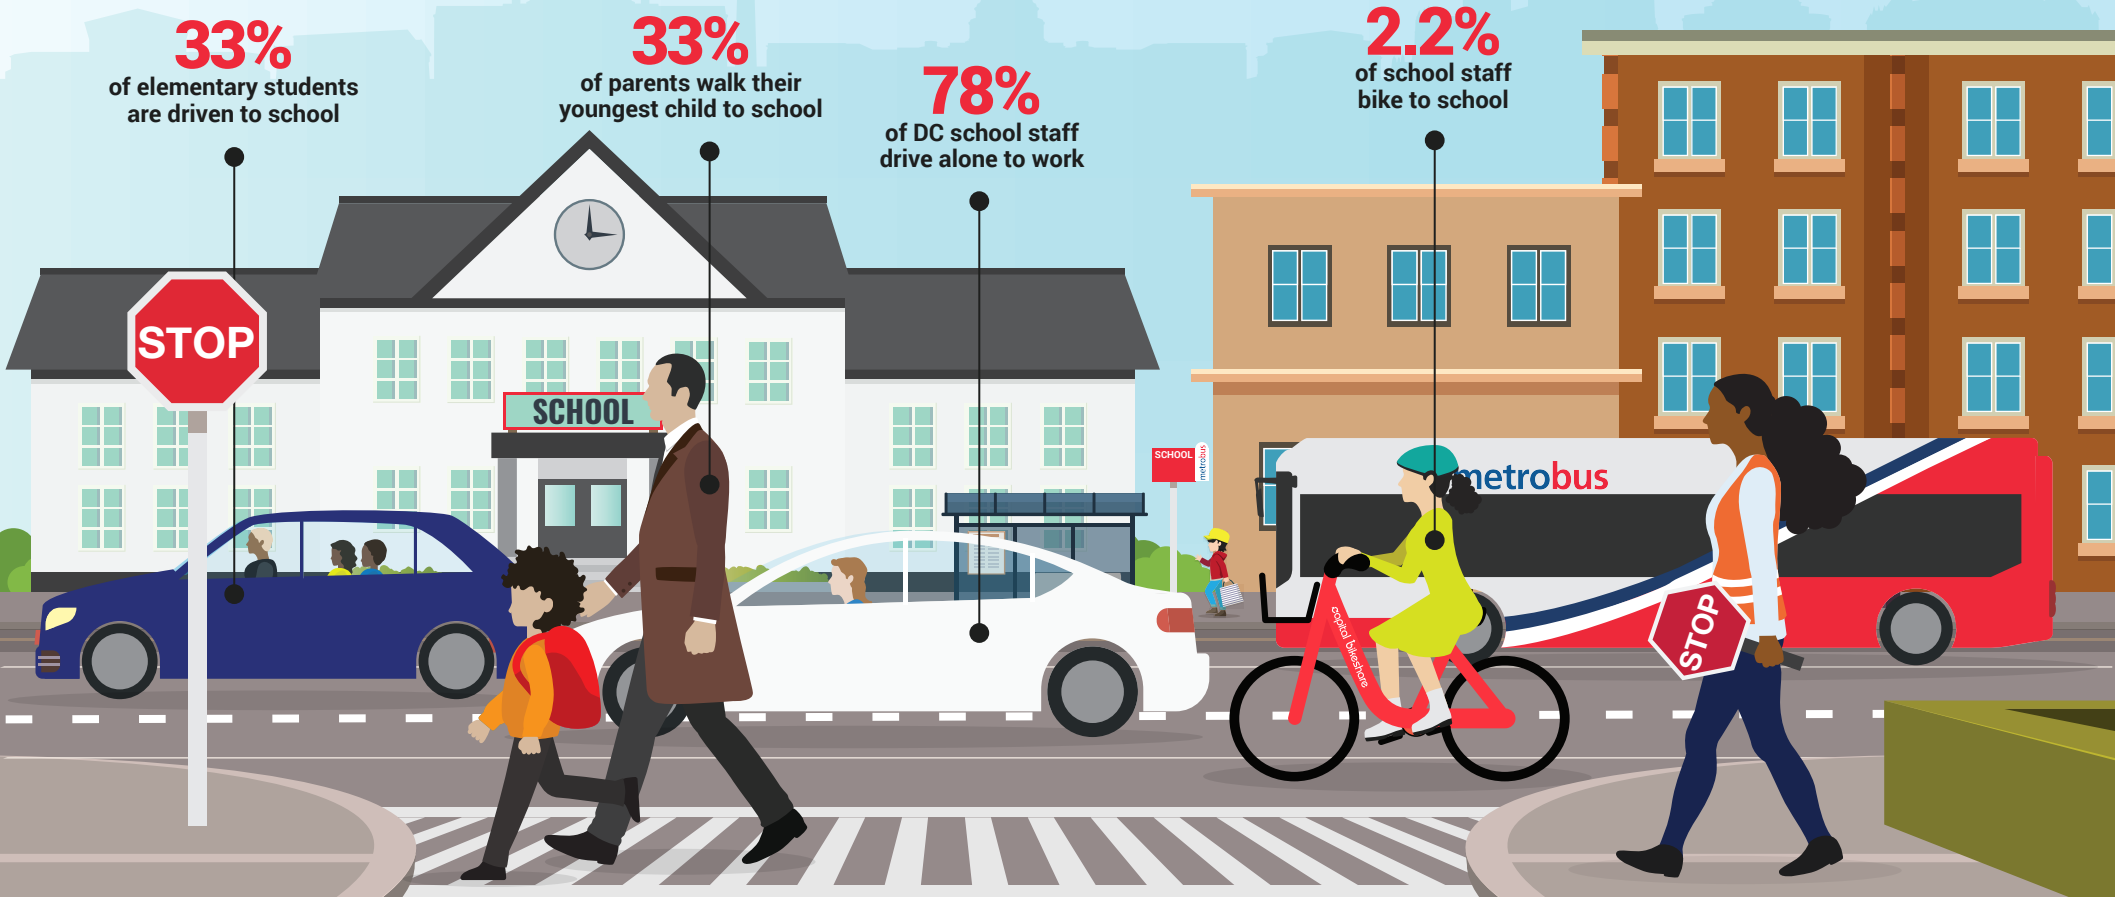

2020 State of the DC School Commute

How staff, students, and families get to school.*

33%
of elementary students
are driven to school

33%
of parents walk their
youngest child to school

78%
of DC school staff
drive alone to work

2.2%
of school staff
bike to school

27%
of students attend
in-boundary schools

59%
of students use
Kids Ride Free cards

3.8%
of DCPS staff registered
for pre-tax transit benefits

73%
of families feel they don't receive
transportation information from school